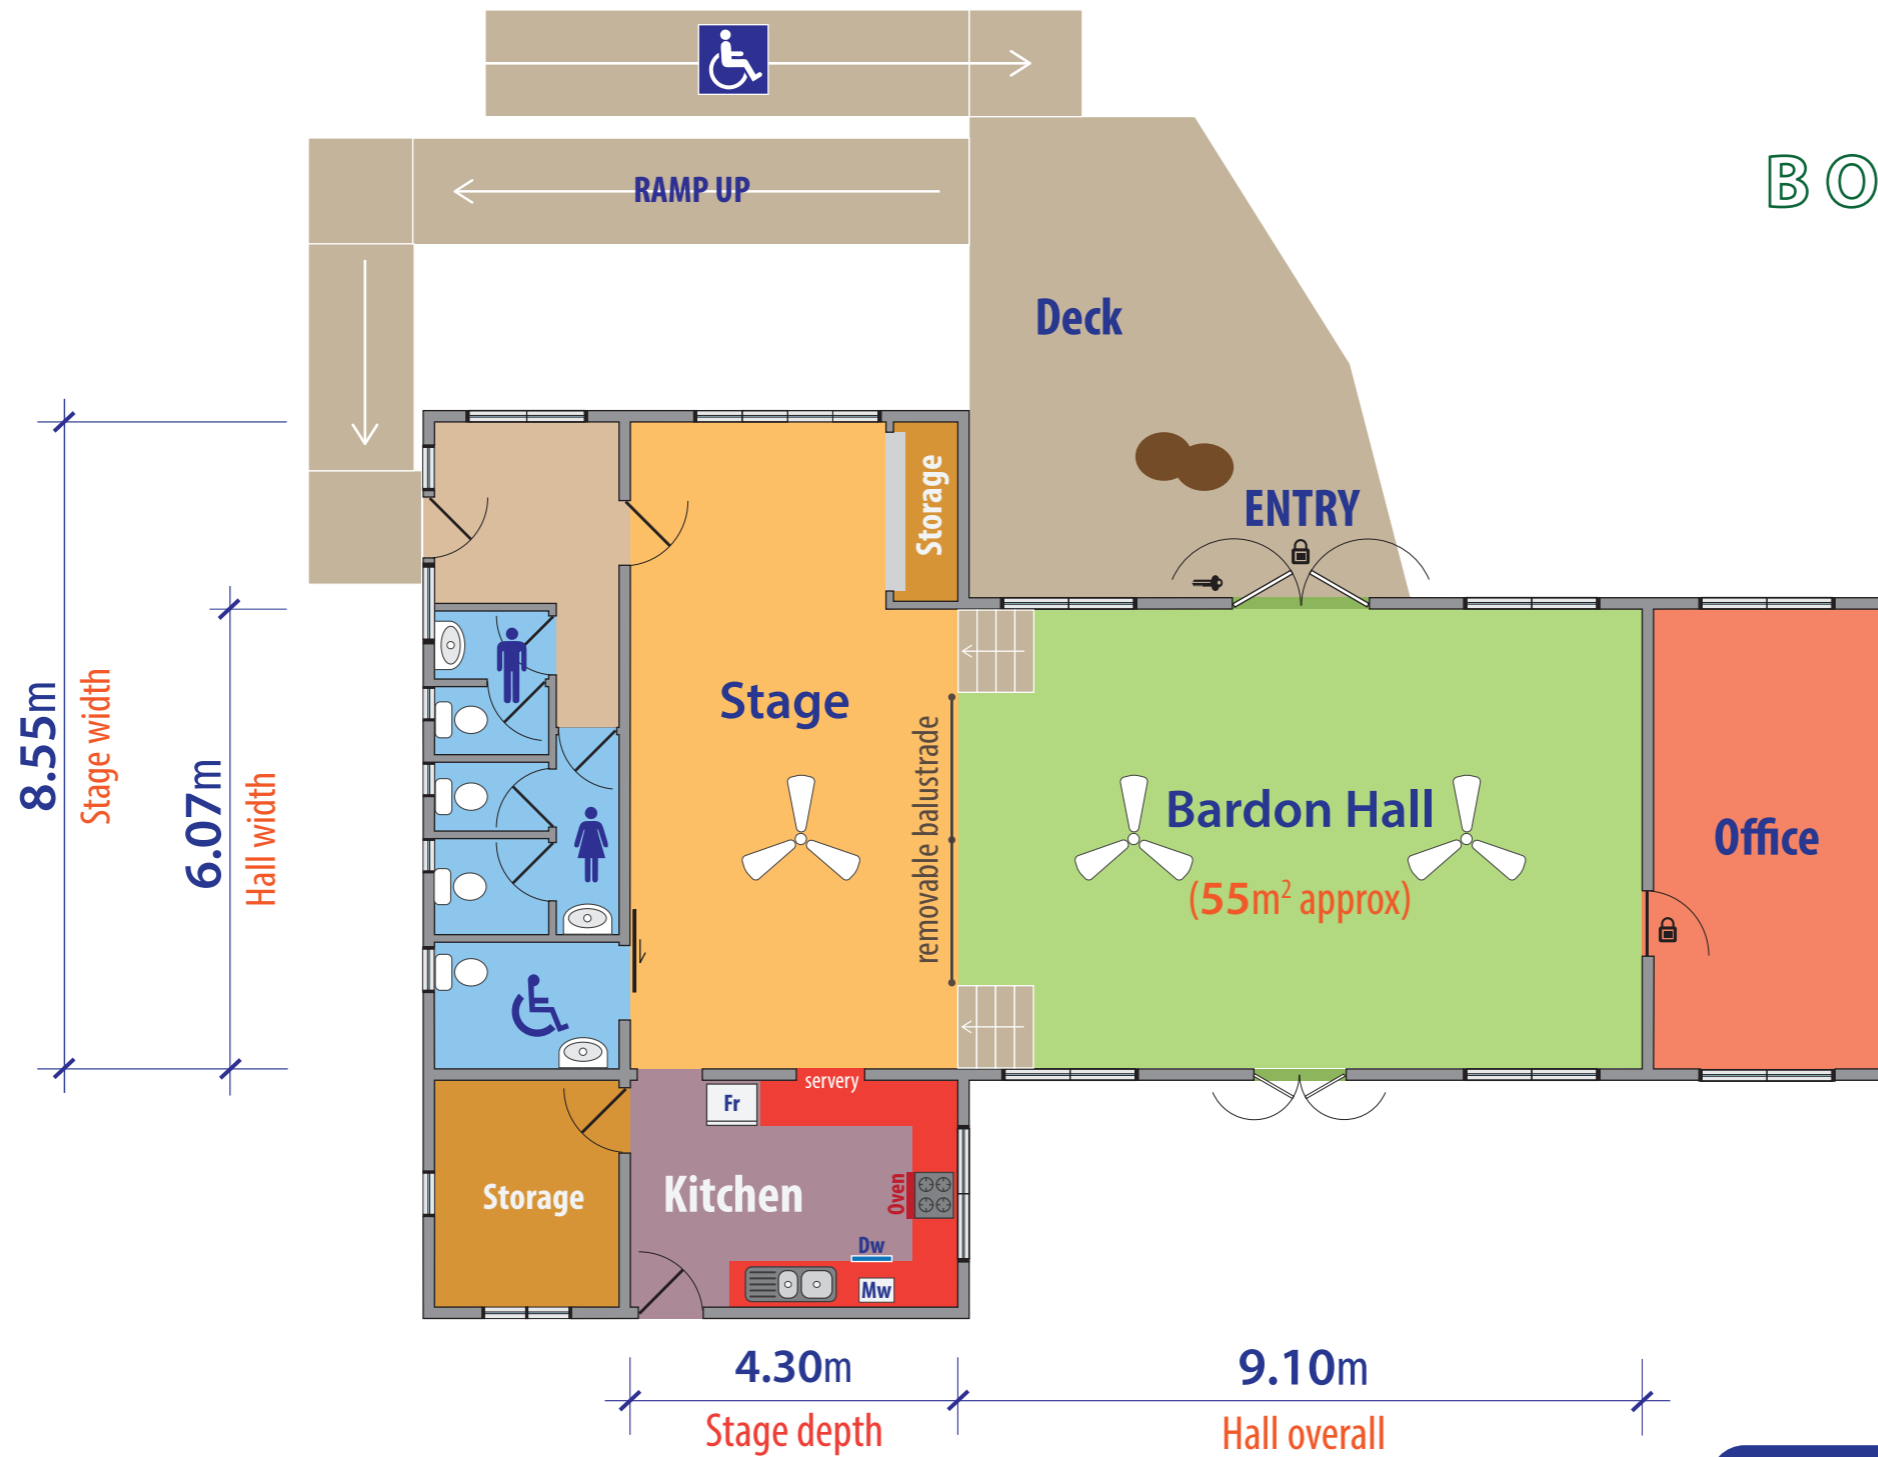

car park

BOWMAN PARK

SIMPSONS ROAD

Bardon Hall

247b Simpson Road, Bardon

managed by **CommuniQld** t: 3510 2700

Dec 2014

LEGEND scale 1:100 @ A3

Kitchen	Fr	Bathroom	Toilet	other	Ceiling Fans
Fridge		Toilet		Air Condition	
Oven	Oven	Handbasin		Locked Door	
Microwave	Mw			Key Safe	
Dishwasher	Dw